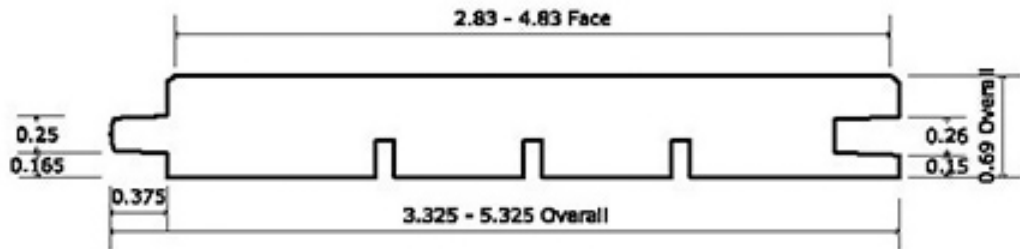

1/2x4, 1/2x6 GND WP4

Profile subject to change (05/2015)

1x4, 1x6 Micro V Flooring

Profile subject to change (05/2015)

1x6 Centermatch Flooring - 3x8" Reveal

Profile subject to change (05/2015)

1x8 Fir Flooring

Profile subject to change (05/2015)

2x6, 2x8, 2x10 Centermatch 3/8

Profile subject to change (05/2015)

3x6 Centermatch 3/8T

Profile subject to change (05/2015)