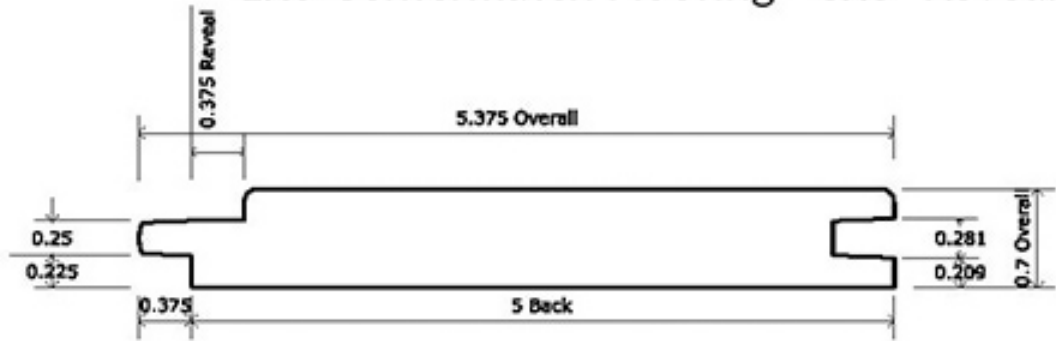

1/2x4, 1/2x6 GND WP4

Profile subject to change (05/2015)

1x4, 1x6 Micro V Flooring

Profile subject to change (05/2015)

1x6 Centermatch Flooring - 3x8" Reveal

Profile subject to change (05/2015)

1x8 Fir Flooring

Profile subject to change (05/2015)

2x6, 2x8, 2x10 Centermatch 3/8

Profile subject to change (05/2015)

3x6 Centermatch 3/8T

Profile subject to change (05/2015)