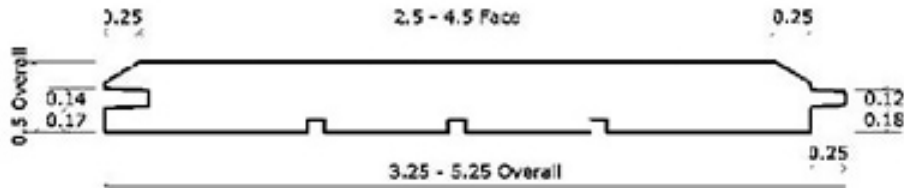

1/2x4, 1/2x6 GND WP4

Profile subject to change (05/2015)

1x4, 1x6 Micro V Flooring

Profile subject to change (05/2015)

1x6 Centermatch Flooring - 3x8" Reveal

Profile subject to change (05/2015)

1x8 Fir Flooring

Profile subject to change (05/2015)

2x6, 2x8, 2x10 Centermatch 3/8

Profile subject to change (05/2015)

3x6 Centermatch 3/8T

Profile subject to change (05/2015)