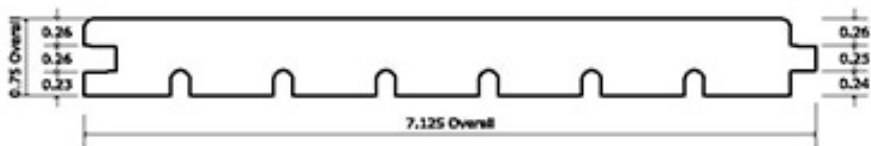

1/2x4, 1/2x6 GND WP4

Profile subject to change (05/2015)

1x4, 1x6 Micro V Flooring

Profile subject to change (05/2015)

1x6 Centermatch Flooring - 3x8" Reveal

Profile subject to change (05/2015)

1x8 Fir Flooring

Profile subject to change (05/2015)

2x6, 2x8, 2x10 Centermatch 3/8

Profile subject to change (05/2015)

3x6 Centermatch 3/8T

Profile subject to change (05/2015)