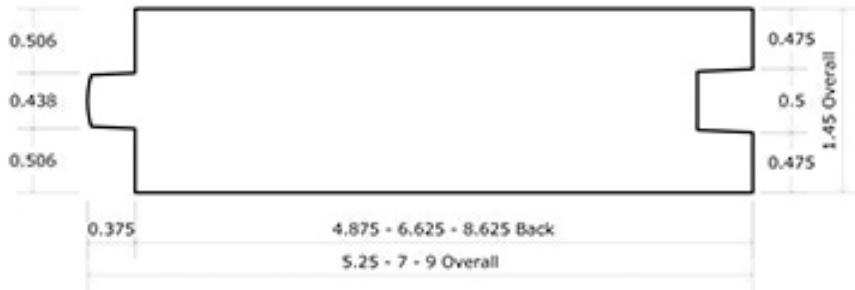

1/2x4, 1/2x6 GND WP4

Profile subject to change (05/2015)

1x4, 1x6 Micro V Flooring

Profile subject to change (05/2015)

1x6 Centermatch Flooring - 3x8" Reveal

Profile subject to change (05/2015)

1x8 Fir Flooring

Profile subject to change (05/2015)

2x6, 2x8, 2x10 Centermatch 3/8

Profile subject to change (05/2015)

3x6 Centermatch 3/8T

Profile subject to change (05/2015)