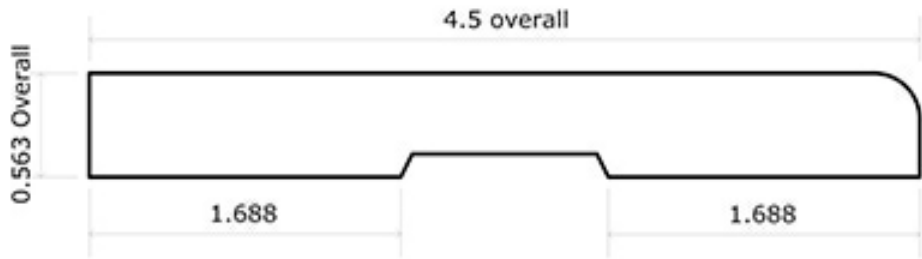

1x6 EE Flat Base

Profile subject to change (05/2015)

1x6 WH Base

Profile subject to change (05/2015)

3x4, 3x6, 3x8, 3x10 Flat WDT

Profile subject to change (05/2015)

3x6 Hewn Top Radius WDT

Profile subject to change (05/2015)

3x6 Smooth Top Radius WDT

Profile subject to change (05/2015)

THB Base

Profile subject to change (05/2015)