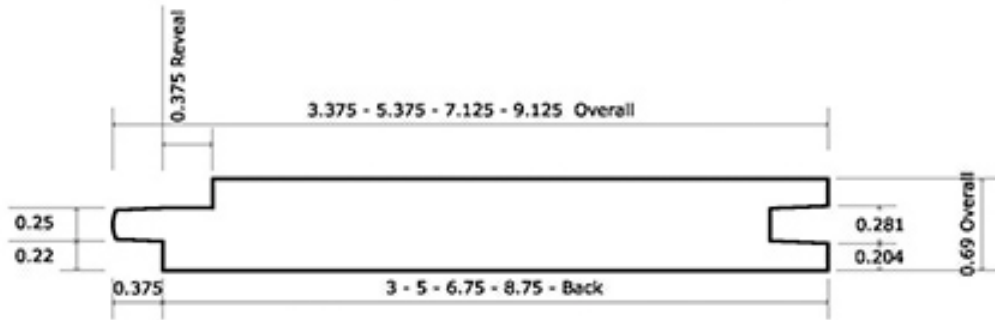

2x8, 2x10, 2x12 Rough Rider Blanks

Profile subject to change (05/2015)

1x4, 1x6, 1x8, 1x10 Centermatch 3/8" Reveal - 3/8" T&G

Profile subject to change (05/2015)

2x8, 2x10 Smooth or Combed/ Rough Flat Log

Profile subject to change (05/2015)

2x10, 2x12 Flat Log Blanks, No V

Profile subject to change (05/2015)

1x6, 1x8, 1x10, 1x12 1 1/4" Reveal Channel Rustic

Profile subject to change (05/2015)

1x6, 1x8, 1x10, 1x12 Rough Face Shiplap