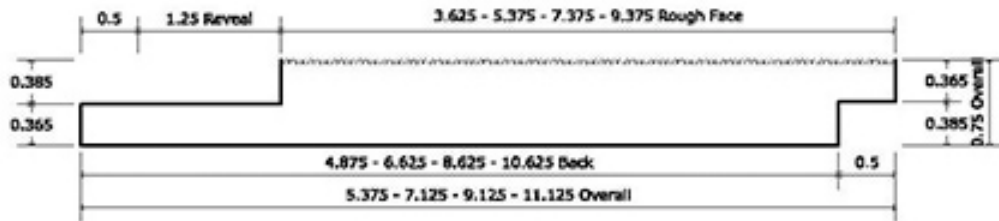

2x8, 2x10, 2x12 Rough Rider Blanks

Profile subject to change (05/2015)

1x4, 1x6, 1x8, 1x10 Centermatch 3/8" Reveal - 3/8" T&G

Profile subject to change (05/2015)

2x8, 2x10 Smooth or Combed/ Rough Flat Log

Profile subject to change (05/2015)

2x10, 2x12 Flat Log Blanks, No V

Profile subject to change (05/2015)

1x6, 1x8, 1x10, 1x12 1 1/4" Reveal Channel Rustic

Profile subject to change (05/2015)

1x6, 1x8, 1x10, 1x12 Rough Face Shiplap