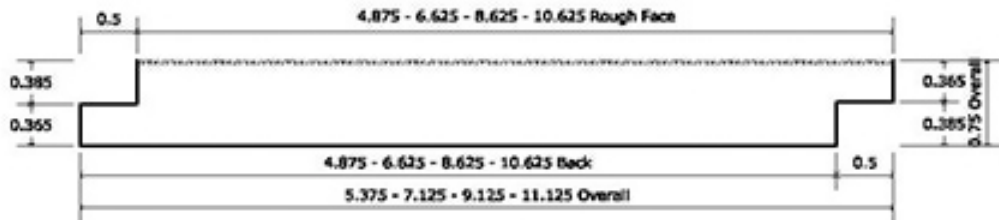

Profile subject to change (05/2015)

2x10, 2x12 Flat Log Blanks, No V

Profile subject to change (05/2015)

1x6, 1x8, 1x10, 1x12 1 1/4" Reveal Channel Rustic

Profile subject to change (05/2015)

1x6, 1x8, 1x10, 1x12 Rough Face Shiplap