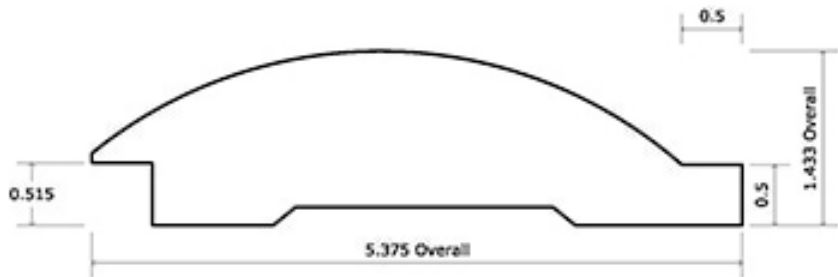

2x6 Prem Full Log

Profile subject to change (05/2015)