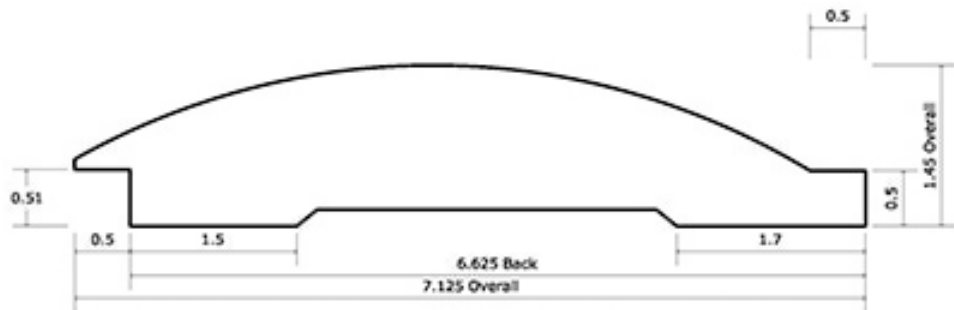

2x8 Full Log

Profile subject to change (05/2015)