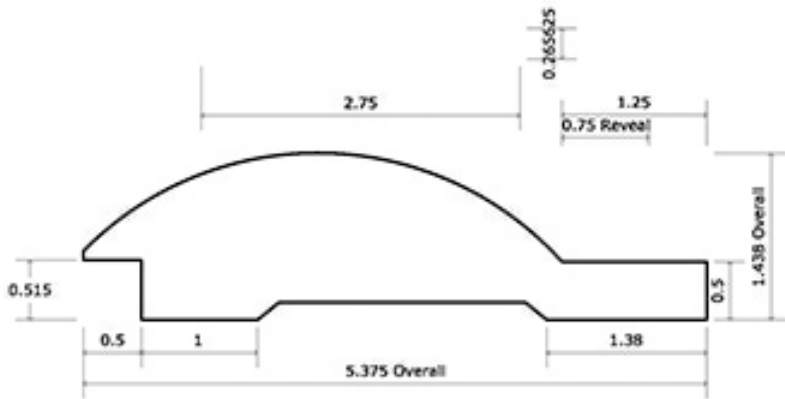

2x6 Prem 1/2 Log

Profile subject to change (05/2015)