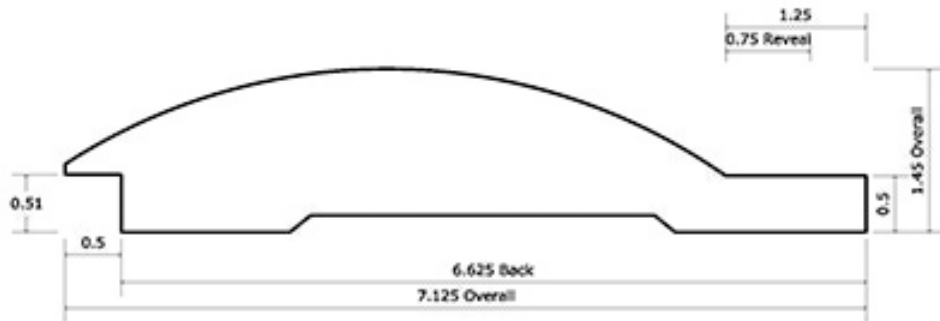

2x8 Prem Half Log w/Reveal

Profile subject to change (05/2015)