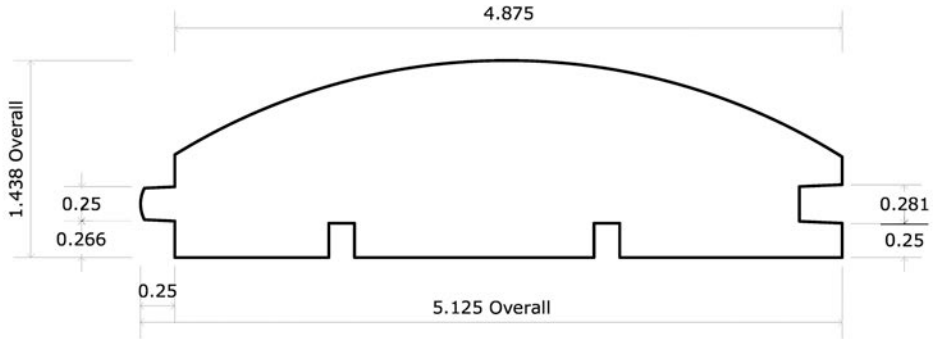

2x6 T&G Log